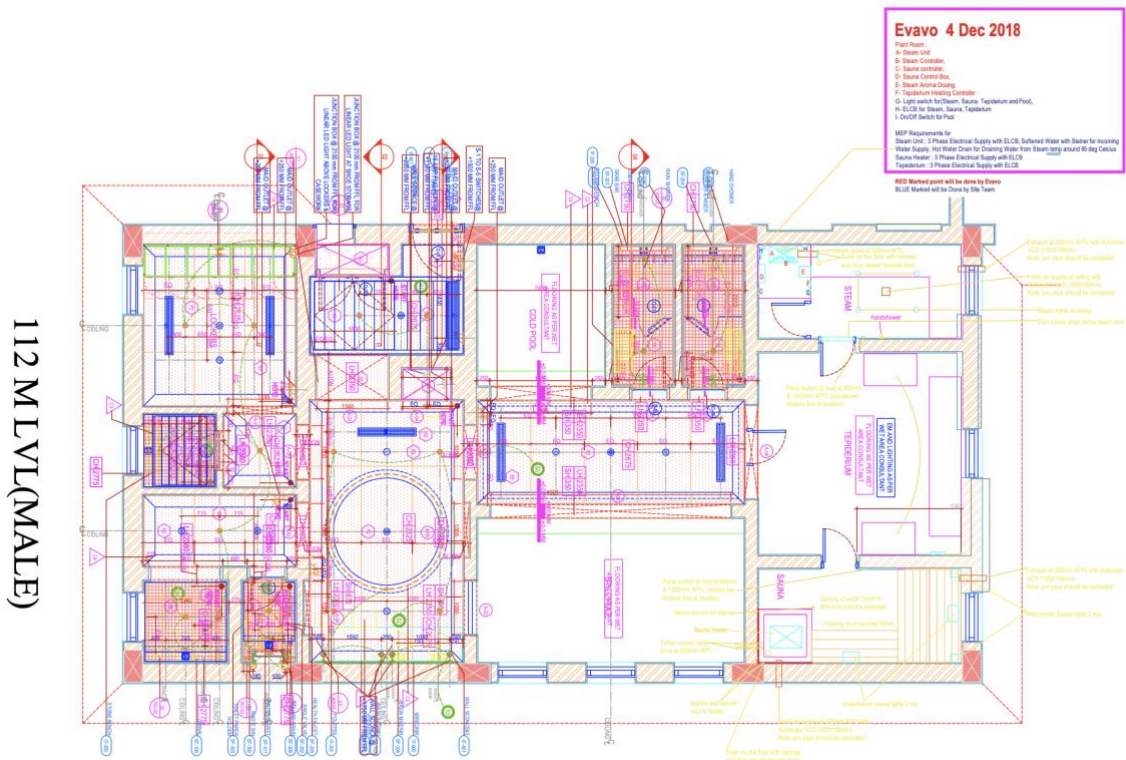

SAMPLE MEP & STEAM PLANNING DRAWING

SUPERIOR STEAM CONTROL PANEL Electronic controls: the control panel with a digital display to enable temperatures of 30 to 60 degrees centigrade and time duration 15 to 240 minutes or continual operation with additional keys for a steam room light, keyboard lock, manual drain-down etc.