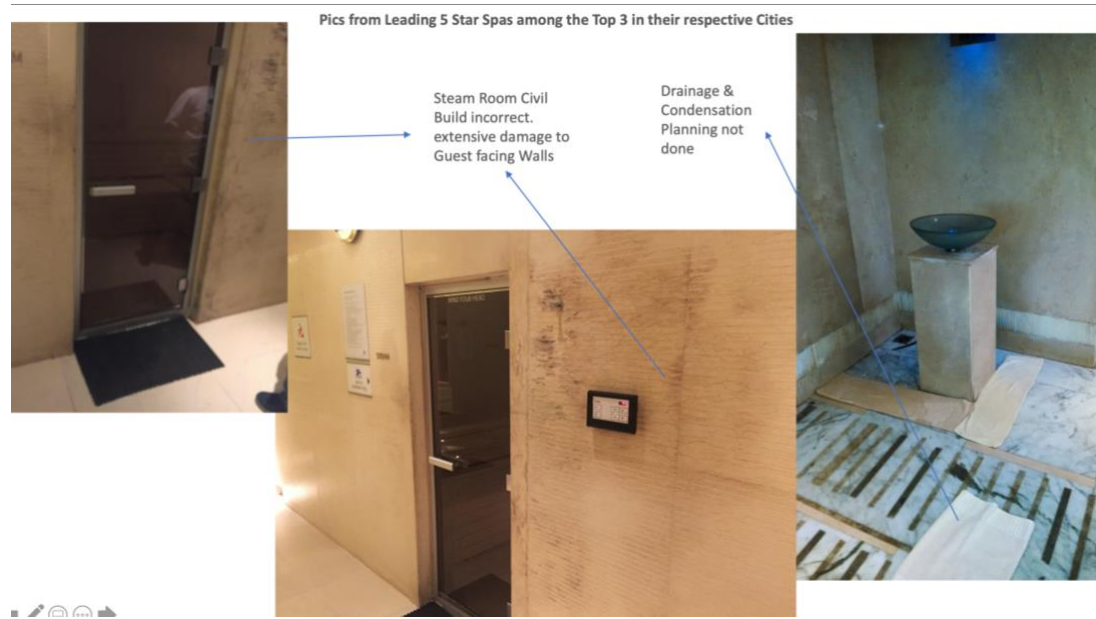

EVAVO SPA Development – World Class Consulting & Equipment + + Workmanship

With Evavo Design and Planning You can avoid such Costly mistakes and YOUR BENEFIT : LONG LASTING , EFICIENT, LOW MAINTENANCE STEAM BATH