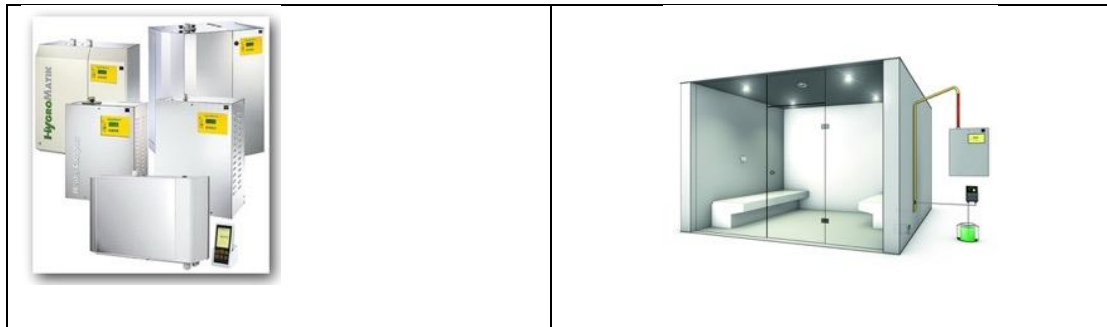

EVAVO SPA Development – World Class Consulting & Equipment + + Workmanship

THE EVAVO steam generators are precision engineered and have the highest distinction of passing the CE test in United Kingdom (not china) leading certification body Nemko UNITED KINGDOM and one of the only exported to German market

When you Partner with Evavo You don't get just Top Quality Equipment but Importantly Valuable Consulting, and Design Advice MEP and Precise Workmanship !!

We don't just supply equipment we help you design the Complete **FUNCTIONAL & SAFE** Steam bath

- ✓ Inputs for Detailed **Material Selection and Vapor proofing** required to avoid dampness on Walls, Steam LEAKAGE
- ✓ Detailed inputs for Finishes, Hardware, Ceiling Design and Material
- ✓ **Critical MEP/Services** planning and Drawings for equipment and steam room
- ✓ Location & Ventilation planning for **Steam Longevity & Easy Maintenance**
- ✓ IP67 **Emergency alarm** system for Guest Safety and Machine Cut-Off
- ✓ **SteamLeakage n Condensation** Run Off planning for entire Room & Outside passage etc

- ✓ **Steam Proof Finishes** for Floor, Walls, Bench, Ceiling
- ✓ **Doors** Detailed specs for Steam leak proof Door system
- ✓ Equipment **certified and developed for 4/5 star** hotel spa standards
- ✓ **Choice of Budget** and Premium equipment